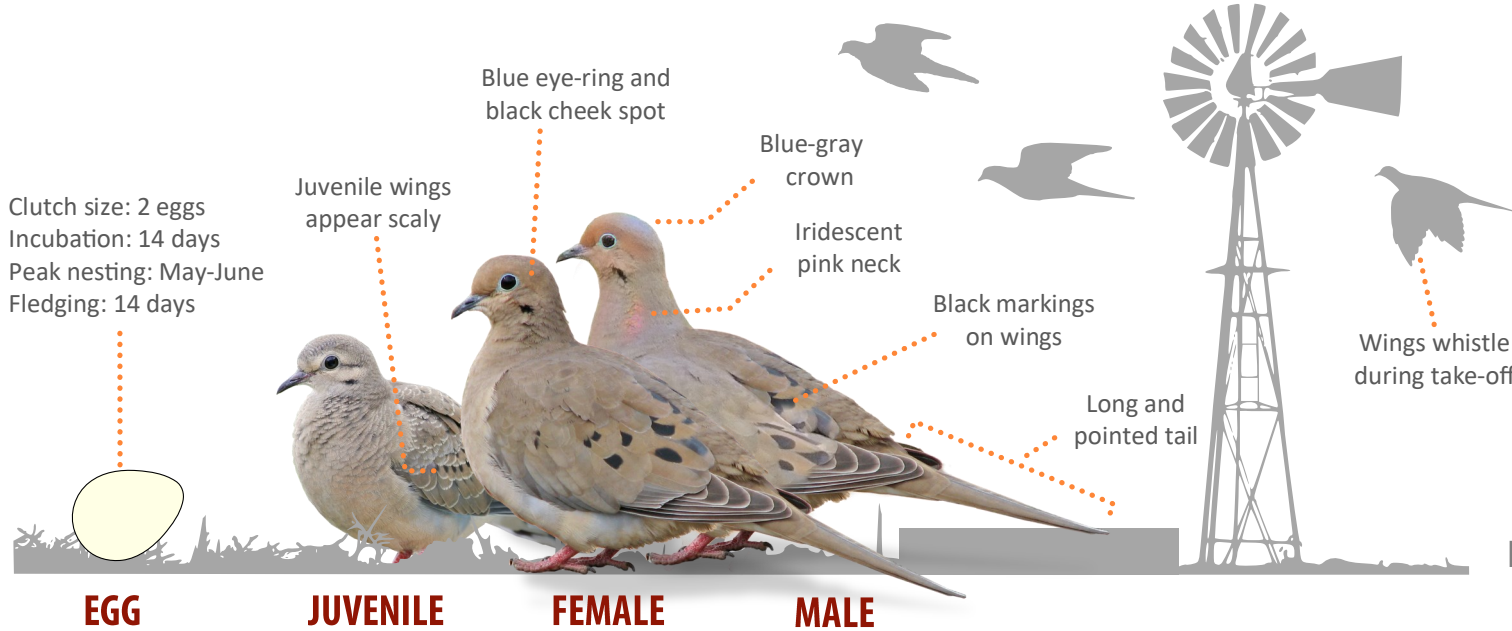

MOURNING DOVE

(Zenaida macroura)

Bird banding and biological surveys study populations and migration. In 2017, the USFWS estimated 243 million Mourning Doves. To track age, all banded birds have a birthday on January 1st.

What makes good habitat? Having easy access to food, water, cover, and space to support growth and survival.

A MOURNING DOVE DIET

Doves produce nutrient-rich “crop milk” to feed chicks before they leave the nest. Mourning Doves feed almost entirely on seeds. Favorite foods include hemp, wheat, foxtail, corn, pigweed, and ragweed. After morning and evening feeding periods, doves fly to water. They also consume grit to help grind seeds.

DOVE HABITAT REQUIREMENTS

Mourning Doves are the most abundant and widespread dove in North America. They live in a variety of open habitats with scattered trees, such as back yards, parks, farms, and CRP fields. Doves forage in crop fields and weedy areas with open ground where they can easily find seeds on the ground. They also need walk-up access to water. Mourning Doves nest in trees or on the ground, producing 3 to 4 broods per season. In September, migratory flocks fly south to overwinter.

9,000 THE HIGHEST NUMBER OF SEEDS FOUND IN THE CROP OF ONE DOVE.

30 YEARS OLD AGE OF THE OLDEST KNOWN DOVE. THE AVERAGE LIFESPAN IS 1.5 YEARS.

99% PERCENTAGE OF A MOURNING DOVE'S DIET THAT IS MADE UP OF SEEDS.